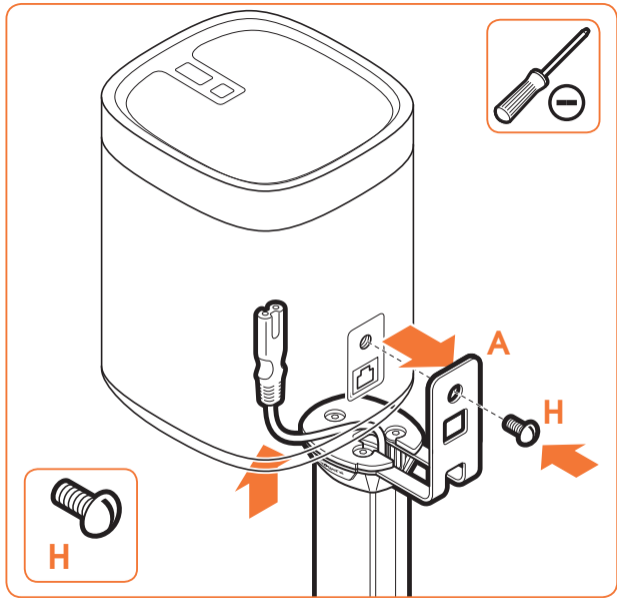

expanding experiences

SOUND 4301

Fits SONOS PLAY:1 (Max. weight load = 3 kg)

Scan the QR-code to find the
installation movie on YouTube:

More information on: www.vogels.com

expanding experiences

www.vogels.com