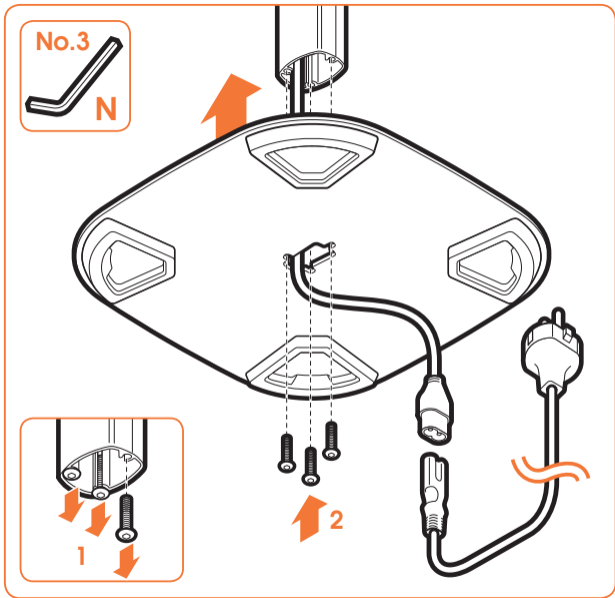

expanding experiences

SOUND 4301

Fits SONOS PLAY:1 (Max. weight load = 3 kg)

Scan the QR-code to find the
installation movie on YouTube:

More information on: www.vogels.com

expanding experiences

www.vogels.com