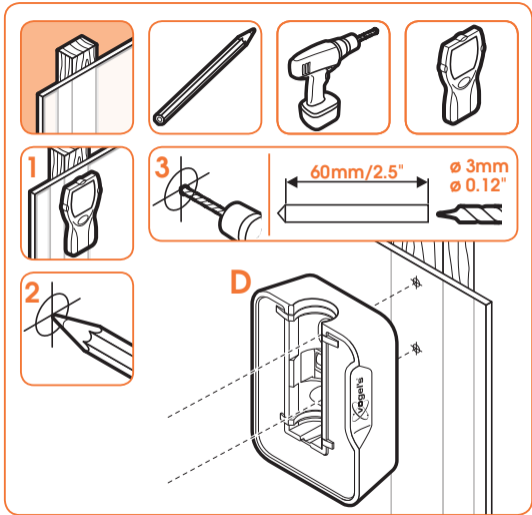

5

ø 8mm
ø 5/16" = 0.315"

N

| expanding experiences

www.vogels.com

Vogel's Holding BV 2015 © All rights reserved