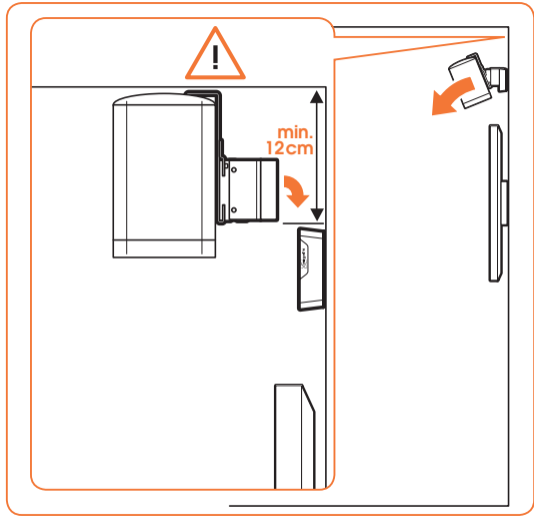

expanding experiences

SOUND 4201

Fits SONOS PLAY:1 (Max. weight load = 5 kg)

Scan the QR-code to find the installation movie on YouTube:

More information on: www.vogels.com

2

3

4

5

ø 8mm
ø 5/16" = 0.315"

N

| expanding experiences

www.vogels.com

Vogel's Holding BV 2015 © All rights reserved