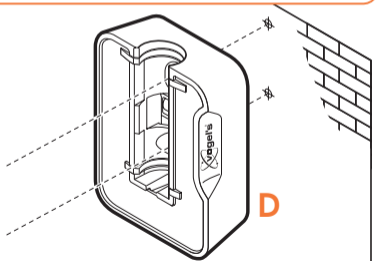

expanding experiences

SOUND 4201

Fits SONOS PLAY:1 (Max. weight load = 5 kg)

Scan the QR-code to find the installation movie on YouTube:

More information on: www.vogels.com

2

3

4

5

ø 8mm
ø 5/16" = 0.315"

N

| expanding experiences

www.vogels.com

Vogel's Holding BV 2015 © All rights reserved