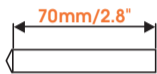

expanding experiences

SOUND 4201

Fits SONOS PLAY:1 (Max. weight load = 5 kg)

Scan the QR-code to find the installation movie on YouTube:

More information on: www.vogels.com

2

3

4

5

ø 8mm
ø 5/16" = 0.315"

N

| expanding experiences

www.vogels.com

Vogel's Holding BV 2015 © All rights reserved