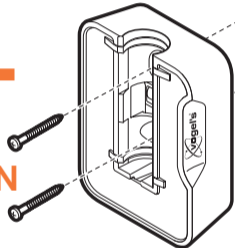

expanding experiences

SOUND 4201

Fits SONOS PLAY:1 (Max. weight load = 5 kg)

Scan the QR-code to find the installation movie on YouTube:

More information on: www.vogels.com

2

3

4

5

ø 8mm
ø 5/16" = 0.315"

N

| expanding experiences

www.vogels.com

Vogel's Holding BV 2015 © All rights reserved