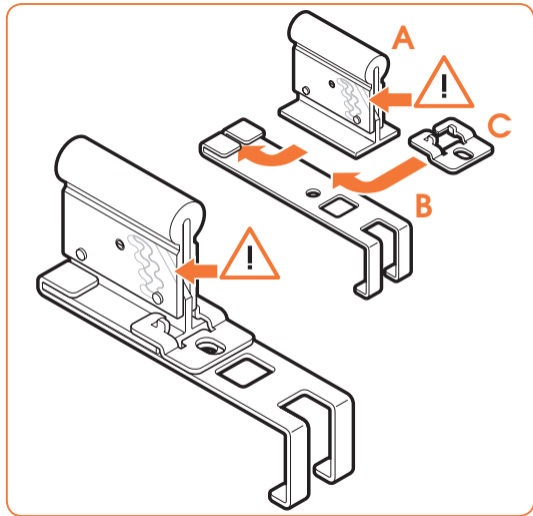

expanding experiences

SOUND 4201

Fits SONOS PLAY:1 (Max. weight load = 5 kg)

Scan the QR-code to find the installation movie on YouTube:

More information on: www.vogels.com

2

3

4

5

ø 8mm
ø 5/16" = 0.315"

N

| expanding experiences

www.vogels.com

Vogel's Holding BV 2015 © All rights reserved