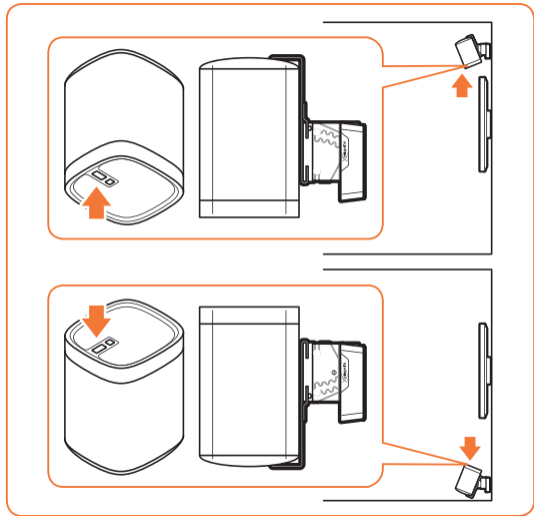

expanding experiences

SOUND 4201

Fits SONOS PLAY:1 (Max. weight load = 5 kg)

Scan the QR-code to find the installation movie on YouTube:

More information on: www.vogels.com

2

3

4

5

ø 8mm
ø 5/16" = 0.315"

N

| expanding experiences

www.vogels.com

Vogel's Holding BV 2015 © All rights reserved