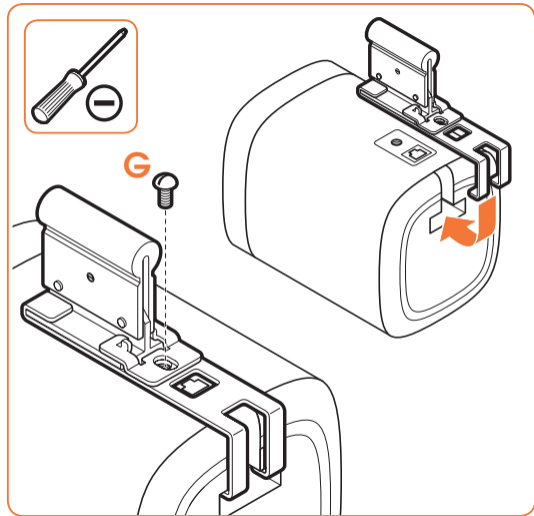

expanding experiences

SOUND 4201

Fits SONOS PLAY:1 (Max. weight load = 5 kg)

Scan the QR-code to find the installation movie on YouTube:

More information on: www.vogels.com

2

3

4

5

ø 8mm
ø 5/16" = 0.315"

N

| expanding experiences

www.vogels.com

Vogel's Holding BV 2015 © All rights reserved