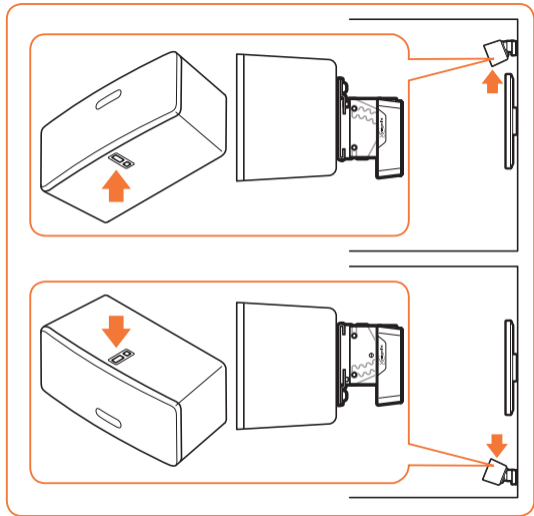

expanding experiences

SOUND 4203

Fits SONOS PLAY:3 (Max. weight load = 5 kg)

Scan the QR-code to find the
installation movie on YouTube:

More information on: www.vogels.com

nr. 10

4

5