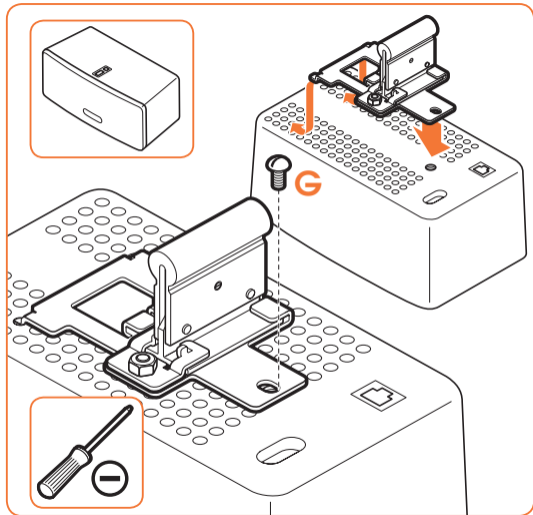

expanding experiences

SOUND 4203

Fits SONOS PLAY:3 (Max. weight load = 5 kg)

Scan the QR-code to find the
installation movie on YouTube:

More information on: www.vogels.com

nr. 10

4

5