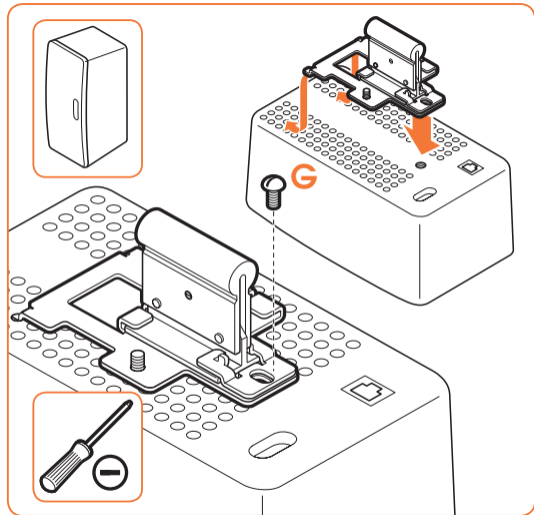

expanding experiences

SOUND 4203

Fits SONOS PLAY:3 (Max. weight load = 5 kg)

Scan the QR-code to find the
installation movie on YouTube:

More information on: www.vogels.com

nr. 10

4

5