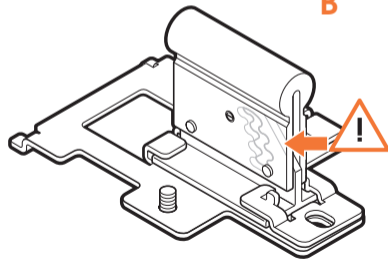

expanding experiences

SOUND 4203

Fits SONOS PLAY:3 (Max. weight load = 5 kg)

Scan the QR-code to find the
installation movie on YouTube:

More information on: www.vogels.com

nr. 10

4

5