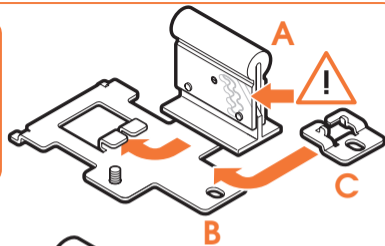

expanding experiences

SOUND 4203

Fits SONOS PLAY:3 (Max. weight load = 5 kg)

Scan the QR-code to find the
installation movie on YouTube:

More information on: www.vogels.com

nr. 10

4

5