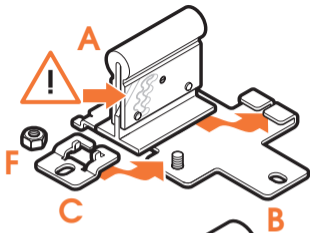

expanding experiences

SOUND 4203

Fits SONOS PLAY:3 (Max. weight load = 5 kg)

Scan the QR-code to find the
installation movie on YouTube:

More information on: www.vogels.com

nr. 10

4

5