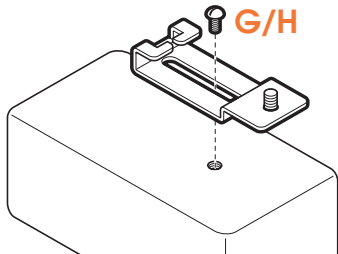

expanding experiences

SOUND 3200

Max. weight load = 5 kg

Scan the QR-code to find the
installation movie on YouTube:

More information on: www.vogels.com

nr. 10

nr. 10

4