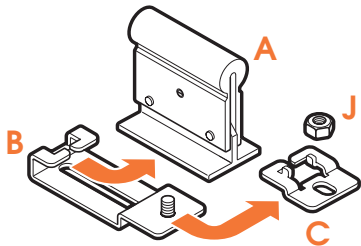

expanding experiences

SOUND 3200

Max. weight load = 5 kg

Scan the QR-code to find the
installation movie on YouTube:

More information on: www.vogels.com

nr. 10

nr. 10

4