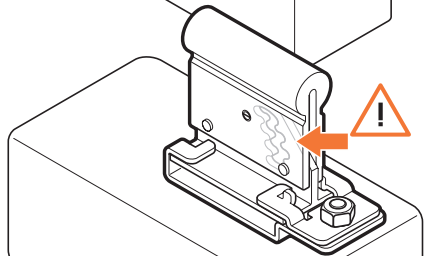

expanding experiences

SOUND 3200

Max. weight load = 5 kg

Scan the QR-code to find the
installation movie on YouTube:

More information on: www.vogels.com

nr. 10

nr. 10

4