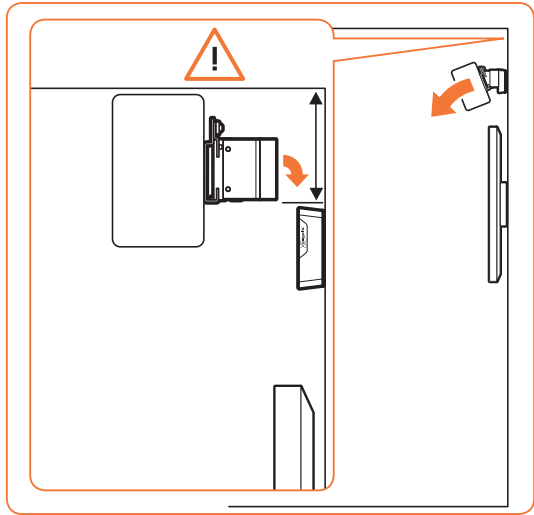

expanding experiences

SOUND 3200

Max. weight load = 5 kg

Scan the QR-code to find the
installation movie on YouTube:

More information on: www.vogels.com

nr. 10

nr. 10

4