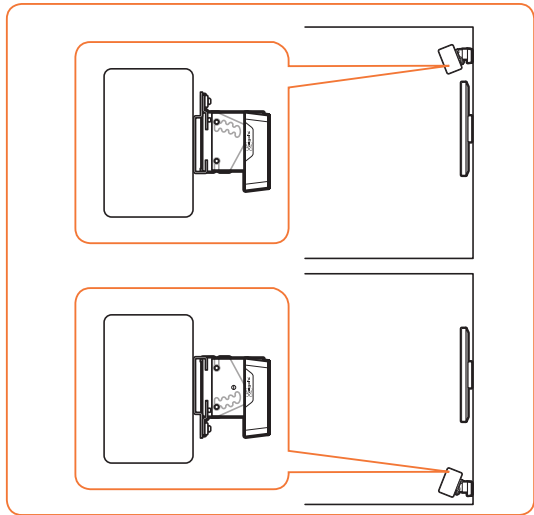

expanding experiences

SOUND 3200

Max. weight load = 5 kg

Scan the QR-code to find the
installation movie on YouTube:

More information on: www.vogels.com

nr. 10

nr. 10

4