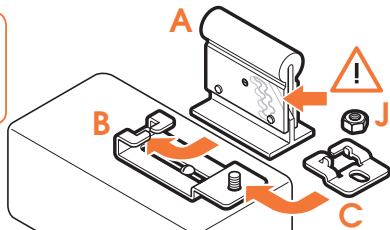

expanding experiences

SOUND 3200

Max. weight load = 5 kg

Scan the QR-code to find the
installation movie on YouTube:

More information on: www.vogels.com

nr. 10

nr. 10

4