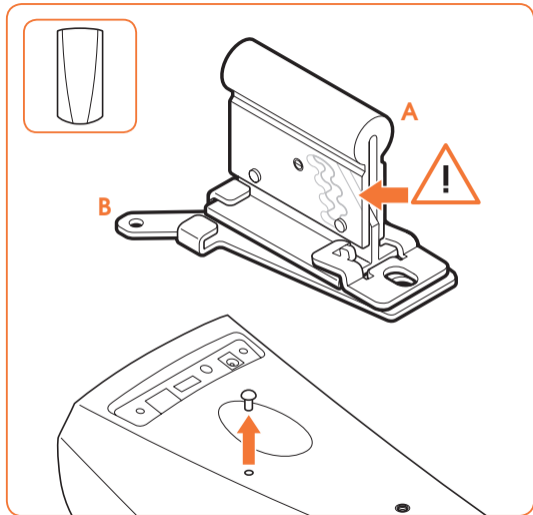

expanding experiences

SOUND 5203

Fits HEOS 3 (Max. weight load = 3 kg)

Scan the QR-code to find the installation movie on YouTube:

More information on: www.vogels.com

no.10

no.10

4