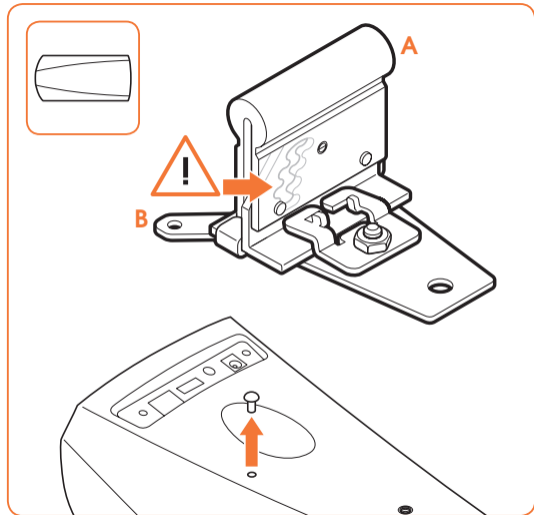

expanding experiences

SOUND 5203

Fits HEOS 3 (Max. weight load = 3 kg)

Scan the QR-code to find the installation movie on YouTube:

More information on: www.vogels.com

no.10

no.10

4