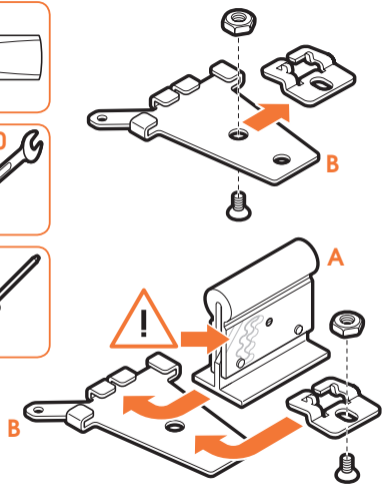

expanding experiences

SOUND 5203

Fits HEOS 3 (Max. weight load = 3 kg)

Scan the QR-code to find the installation movie on YouTube:

More information on: www.vogels.com

no.10

no.10

4