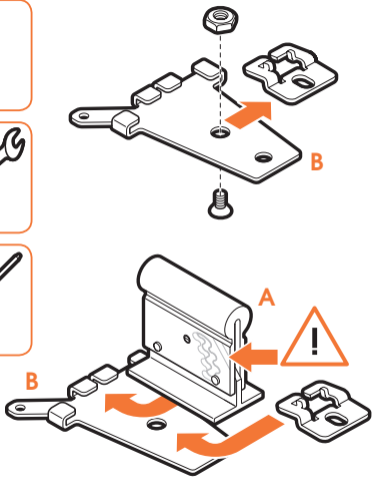

expanding experiences

SOUND 5203

Fits HEOS 3 (Max. weight load = 3 kg)

Scan the QR-code to find the installation movie on YouTube:

More information on: www.vogels.com

no.10

no.10

4