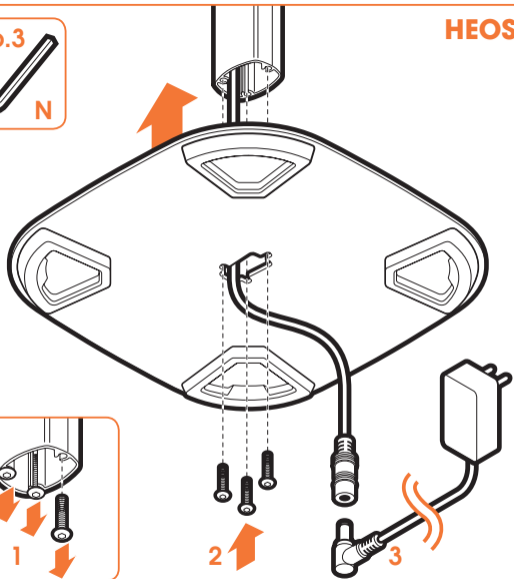

expanding experiences

SOUND 5313

Fits HEOS 1 and HEOS 3 (Max. weight load = 3 kg)

Scan the QR-code to find the
installation movie on YouTube:

More information on: www.vogels.com

HEOS 1

HEOS 1

HEOS 3