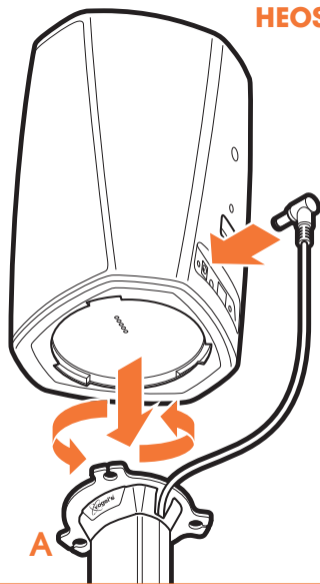

expanding experiences

SOUND 5313

Fits HEOS 1 and HEOS 3 (Max. weight load = 3 kg)

Scan the QR-code to find the
installation movie on YouTube:

More information on: www.vogels.com

HEOS 1

HEOS 1

HEOS 3