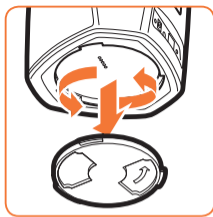

expanding experiences

SOUND 5313

Fits HEOS 1 and HEOS 3 (Max. weight load = 3 kg)

Scan the QR-code to find the
installation movie on YouTube:

More information on: www.vogels.com

HEOS 1

HEOS 1

HEOS 3