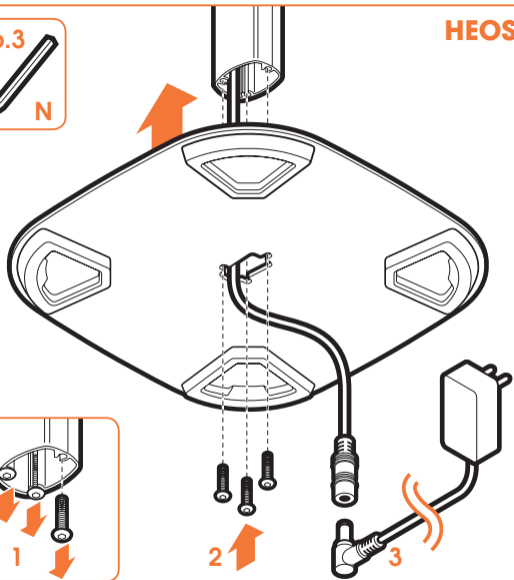

expanding experiences

SOUND 5313

Fits HEOS 1 and HEOS 3 (Max. weight load = 3 kg)

Scan the QR-code to find the
installation movie on YouTube:

More information on: www.vogels.com

HEOS 1

HEOS 1

HEOS 3