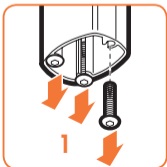

expanding experiences

SOUND 5313

Fits HEOS 1 and HEOS 3 (Max. weight load = 3 kg)

Scan the QR-code to find the
installation movie on YouTube:

More information on: www.vogels.com

HEOS 1

HEOS 1

HEOS 3