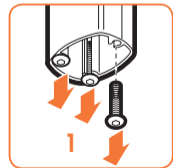

expanding experiences

SOUND 5313

Fits HEOS 1 and HEOS 3 (Max. weight load = 3 kg)

Scan the QR-code to find the
installation movie on YouTube:

More information on: www.vogels.com

HEOS 1

HEOS 1

HEOS 3