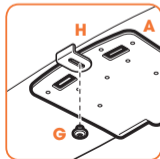

- Use the specific mounting materials supplied.
- Follow the mounting instructions on the following pages.

Mounting any other speaker

- You can use any of the supplied parts that suit your speaker.

Speaker size (bottom):

Width: min. 156 mm - max. 430 mm

Depth: min. 127 mm. - max. 149 mm

Max. weight: 6.5 kg / 14.3 lbs

SONOS PLAY:5

HEOS 5

HEOS 7

SONOS PLAY:5

SONOS PLAY:5