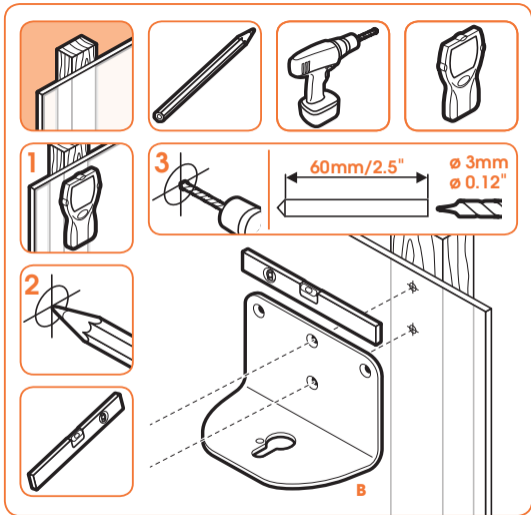

- Use the specific mounting materials supplied.
- Follow the mounting instructions on the following pages.

Mounting any other speaker

- You can use any of the supplied parts that suit your speaker.

Speaker size (bottom):

Width: min. 156 mm - max. 430 mm

Depth: min. 127 mm. - max. 149 mm

Max. weight: 6.5 kg / 14.3 lbs

SONOS PLAY:5

HEOS 5

HEOS 7

SONOS PLAY:5

SONOS PLAY:5