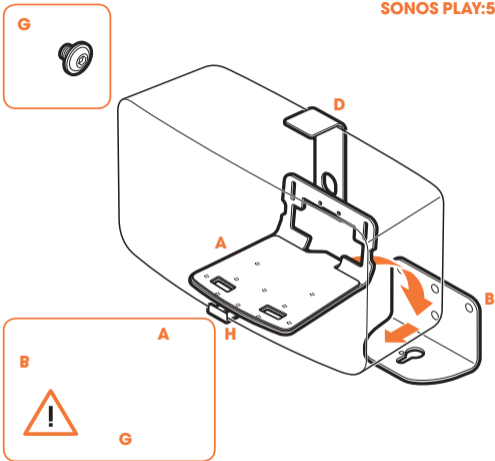

- Use the specific mounting materials supplied.
- Follow the mounting instructions on the following pages.

Mounting any other speaker

- You can use any of the supplied parts that suit your speaker.

Speaker size (bottom):

Width: min. 156 mm - max. 430 mm

Depth: min. 127 mm. - max. 149 mm

Max. weight: 6.5 kg / 14.3 lbs

SONOS PLAY:5

HEOS 5

HEOS 7

SONOS PLAY:5

SONOS PLAY:5