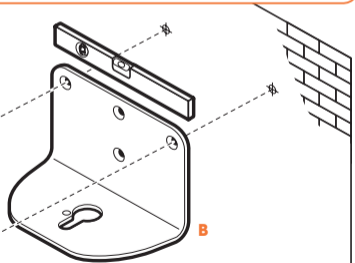

- Use the specific mounting materials supplied.
- Follow the mounting instructions on the following pages.

Mounting any other speaker

- You can use any of the supplied parts that suit your speaker.

Speaker size (bottom):

Width: min. 156 mm - max. 430 mm

Depth: min. 127 mm. - max. 149 mm

Max. weight: 6.5 kg / 14.3 lbs

SONOS PLAY:5

HEOS 5

HEOS 7

SONOS PLAY:5

SONOS PLAY:5