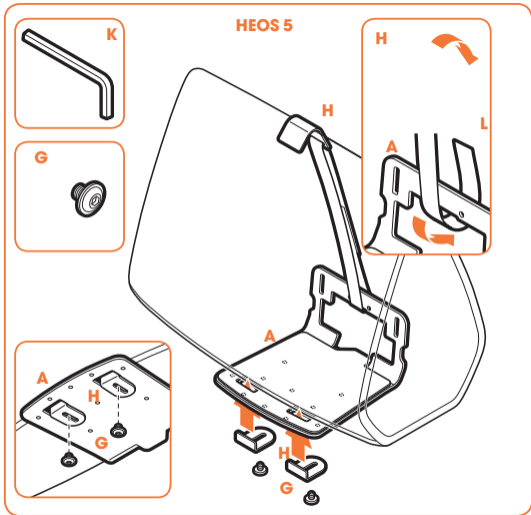

- Use the specific mounting materials supplied.
- Follow the mounting instructions on the following pages.

Mounting any other speaker

- You can use any of the supplied parts that suit your speaker.

Speaker size (bottom):

Width: min. 156 mm - max. 430 mm

Depth: min. 127 mm. - max. 149 mm

Max. weight: 6.5 kg / 14.3 lbs

SONOS PLAY:5

HEOS 5

HEOS 7

SONOS PLAY:5

SONOS PLAY:5