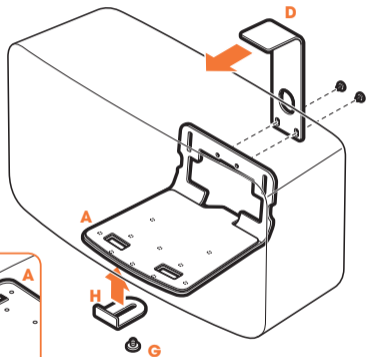

- Use the specific mounting materials supplied.
- Follow the mounting instructions on the following pages.

Mounting any other speaker

- You can use any of the supplied parts that suit your speaker.

Speaker size (bottom):

Width: min. 156 mm - max. 430 mm

Depth: min. 127 mm. - max. 149 mm

Max. weight: 6.5 kg / 14.3 lbs

SONOS PLAY:5

HEOS 5

HEOS 7

SONOS PLAY:5

SONOS PLAY:5