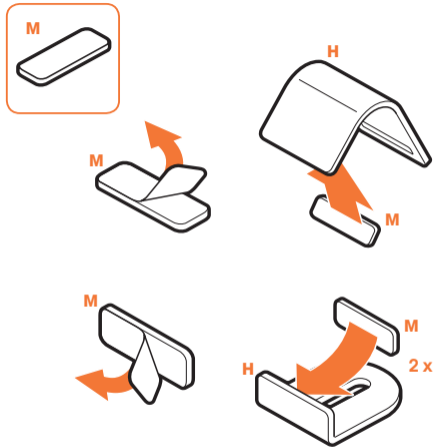

- Use the specific mounting materials supplied.
- Follow the mounting instructions on the following pages.

Mounting any other speaker

- You can use any of the supplied parts that suit your speaker.

Speaker size (bottom):

Width: min. 156 mm - max. 430 mm

Depth: min. 127 mm. - max. 149 mm

Max. weight: 6.5 kg / 14.3 lbs

SONOS PLAY:5

HEOS 5

HEOS 7

SONOS PLAY:5

SONOS PLAY:5