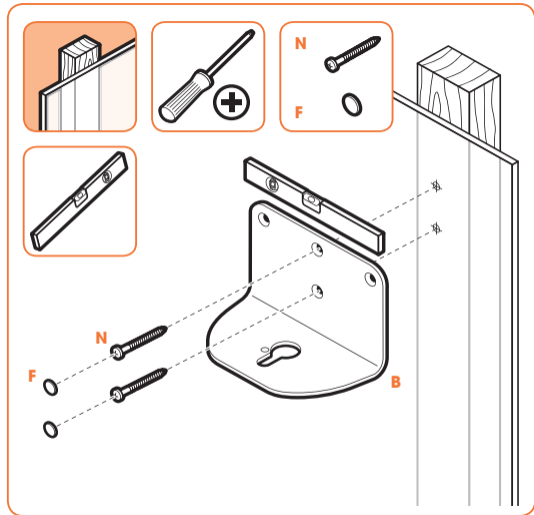

- Use the specific mounting materials supplied.
- Follow the mounting instructions on the following pages.

Mounting any other speaker

- You can use any of the supplied parts that suit your speaker.

Speaker size (bottom):

Width: min. 156 mm - max. 430 mm

Depth: min. 127 mm. - max. 149 mm

Max. weight: 6.5 kg / 14.3 lbs

SONOS PLAY:5

HEOS 5

HEOS 7

SONOS PLAY:5

SONOS PLAY:5