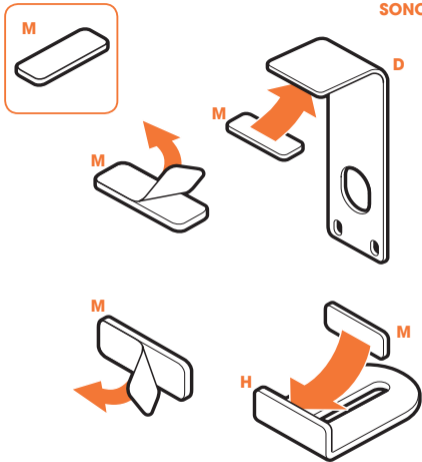

SOUND 3205

Fits SONOS PLAY:5, HEOS 5 and HEOS 7
(Max. weight load = 6.5 kg)

Scan the QR-code to find the
installation movie on YouTube:

More information on: www.vogels.com

6.5kg
MAX.

14.3
lbs
MAX.

Mounting SONOS PLAY:5, DENON HEOS 5 AND DENON HEOS 7

- Use the specific mounting materials supplied.
- Follow the mounting instructions on the following pages.

Mounting any other speaker

- You can use any of the supplied parts that suit your speaker.

Speaker size (bottom):

Width: min. 156 mm - max. 430 mm

Depth: min. 127 mm. - max. 149 mm

Max. weight: 6.5 kg / 14.3 lbs

SONOS PLAY:5

HEOS 5

HEOS 7

SONOS PLAY:5

SONOS PLAY:5