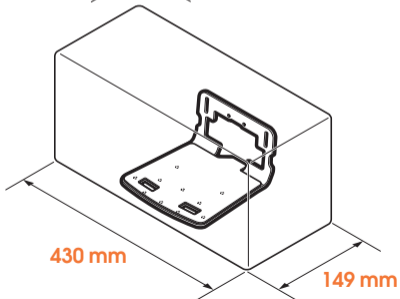

SOUND 3205

Fits SONOS PLAY:5, HEOS 5 and HEOS 7
(Max. weight load = 6.5 kg)

Scan the QR-code to find the
installation movie on YouTube:

More information on: www.vogels.com

6.5kg
MAX.

14.3
lbs
MAX.

Mounting SONOS PLAY:5, DENON HEOS 5 AND DENON HEOS 7

- Use the specific mounting materials supplied.
- Follow the mounting instructions on the following pages.

Mounting any other speaker

- You can use any of the supplied parts that suit your speaker.

Speaker size (bottom):

Width: min. 156 mm - max. 430 mm

Depth: min. 127 mm. - max. 149 mm

Max. weight: 6.5 kg / 14.3 lbs

SONOS PLAY:5

HEOS 5

HEOS 7

SONOS PLAY:5

SONOS PLAY:5