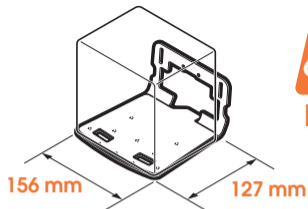

SOUND 3205

Fits SONOS PLAY:5, HEOS 5 and HEOS 7
(Max. weight load = 6.5 kg)

Scan the QR-code to find the
installation movie on YouTube:

More information on: www.vogels.com

6.5kg
MAX.

14.3
lbs
MAX.

Mounting SONOS PLAY:5, DENON HEOS 5 AND DENON HEOS 7

- Use the specific mounting materials supplied.
- Follow the mounting instructions on the following pages.

Mounting any other speaker

- You can use any of the supplied parts that suit your speaker.

Speaker size (bottom):

Width: min. 156 mm - max. 430 mm

Depth: min. 127 mm. - max. 149 mm

Max. weight: 6.5 kg / 14.3 lbs

SONOS PLAY:5

HEOS 5

HEOS 7

SONOS PLAY:5

SONOS PLAY:5