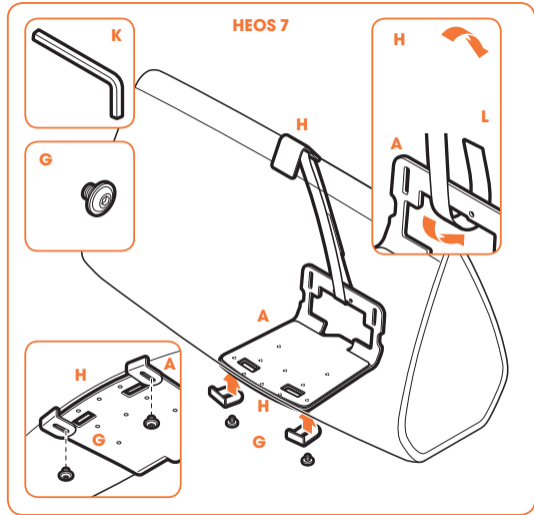

SOUND 3205

Fits SONOS PLAY:5, HEOS 5 and HEOS 7
(Max. weight load = 6.5 kg)

Scan the QR-code to find the
installation movie on YouTube:

More information on: www.vogels.com

6.5kg
MAX.

14.3
lbs
MAX.

Mounting SONOS PLAY:5, DENON HEOS 5 AND DENON HEOS 7

- Use the specific mounting materials supplied.
- Follow the mounting instructions on the following pages.

Mounting any other speaker

- You can use any of the supplied parts that suit your speaker.

Speaker size (bottom):

Width: min. 156 mm - max. 430 mm

Depth: min. 127 mm. - max. 149 mm

Max. weight: 6.5 kg / 14.3 lbs

SONOS PLAY:5

HEOS 5

HEOS 7

SONOS PLAY:5

SONOS PLAY:5