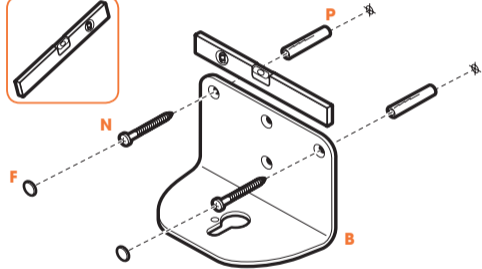

- Use the specific mounting materials supplied.
- Follow the mounting instructions on the following pages.

Mounting any other speaker

- You can use any of the supplied parts that suit your speaker.

Speaker size (bottom):

Width: min. 156 mm - max. 430 mm

Depth: min. 127 mm. - max. 149 mm

Max. weight: 6.5 kg / 14.3 lbs

SONOS PLAY:5

HEOS 5

HEOS 7

SONOS PLAY:5

SONOS PLAY:5