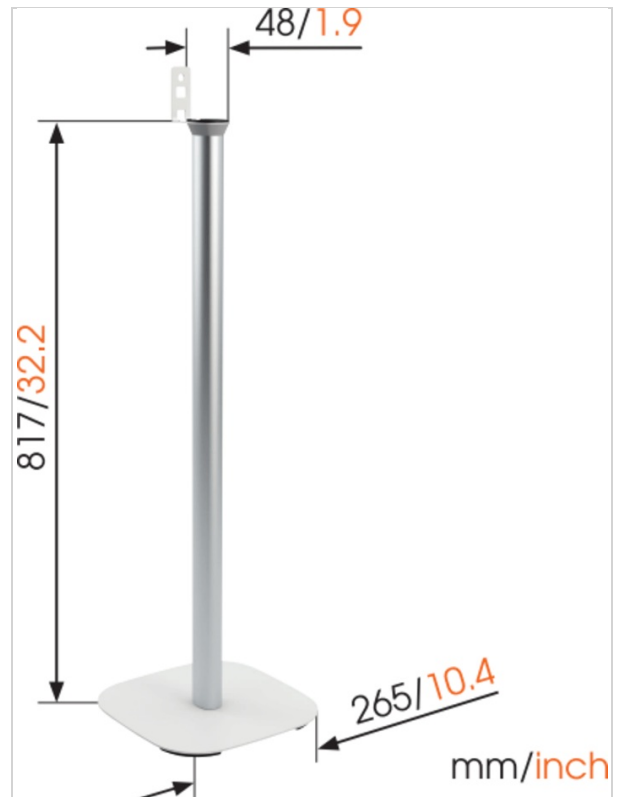

SOUND 4301 Speaker Stand for SONOS PLAY:1 (white)

Article number (SKU) 8153011
Colour White

Get more out of your Sonos PLAY:1

Integrate your Sonos PLAY:1 speaker seamlessly into your interior design by placing it on a Vogel's SOUND 4301 floor stand. With a height of 82 cm, the floor stand raises your speaker to ear level when you're seated - which is where speakers sound best. Create the perfect Sonos listening position anywhere in the room. The Vogel's floor stand provides secure support for your Sonos PLAY:1 and comes in black or white to match the colour of your speaker. Installation is easy, thanks to a pre-assembled speaker interface and integrated extension power cord.

Place your speaker where it sounds best

With the Vogel's floor stand, you get the flexibility to create the perfect listening position for your Sonos PLAY:1 - anywhere in the room. Do you want to mount your speakers up high and out of the way? Then take a look at the Vogel's wall mount for Sonos PLAY:1. Vogel's speaker wall mounts and floor stands are also available for Sonos PLAY:3 speakers.

Product specifications

Product type number	SOUND 4301
Article number (SKU)	8153011
Colour	White
EAN single box	8712285329807
TÜV certified	Yes
Guarantee	5 years

Speaker product size	One & PLAY:1
Distance to floor (mm)	817