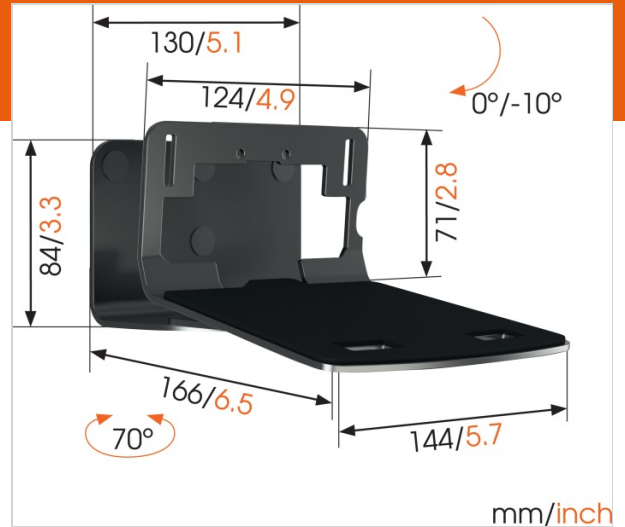

SOUND 3205 Speaker Wall Mount (black)

Article number (SKU) 8153250
Colour Black

Get more out of your speaker

Integrate your speaker seamlessly into your interior design by mounting it anywhere on your wall with the Vogel's SOUND 3205 wall bracket. The Mount can be placed high or low, out of sight or in plain view - the wide turn (70°) and tilt (10° down) capacity make sure that you can always angle your speaker to sound best. This low-profile speaker mount provides secure support for your speaker and comes in black or white to match the colour of your speaker.

Angle your speaker so it sounds best

The Vogel's wall mount for your speaker helps you save space while still creating the best listening position. Easily adjust your speaker angle with one hand, and immerse yourself in music like never before.

Product type number	SOUND 3205
Article number (SKU)	8153250
Colour	Black
EAN single box	8712285337307
TÜV certified	Yes
Tilt	Tilt up to 10°
Turn	Up to 70°
Guarantee	5 years
Max. weight load (kg)	6.5

Speaker product
size