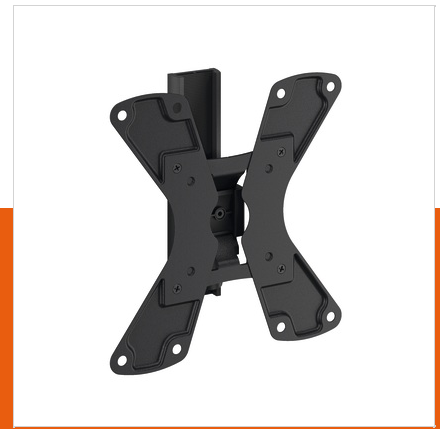

WALL 1120 Full-Motion TV Wall Mount

Article number (SKU) 8351070
 Colour Black

For TVs up to 40 inch (102 cm)

WALL 1120 is a durable TV wall mount, suitable for 19 to 40 inch (48 to 102 cm) TVs weighing up to 15 kg (33 lbs).

Get the perfect viewing angle

Place a small TV in a handy spot on the wall or in a corner of your kitchen, a workspace or a kid's bedroom with the WALL 1120 TV wall mount. Easily swing your TV away from the wall and tilt it up or down for the perfect view.

The WALL series: simply smart value

Vogel's designers drew upon over 40 years of highly durable Dutch design for the audiovisual market when they developed the clean and modern brackets of the WALL series. This resulted in affordable, smart wall brackets backed by a lifetime guarantee. Simply smart value.

Want a great angle from any position?

Need a perfect viewing angle, no matter where you are in the room? Take a look at our full-motion TV wall brackets, which turn up to 180°.

WALL 1120 Full-Motion TV Wall Mount