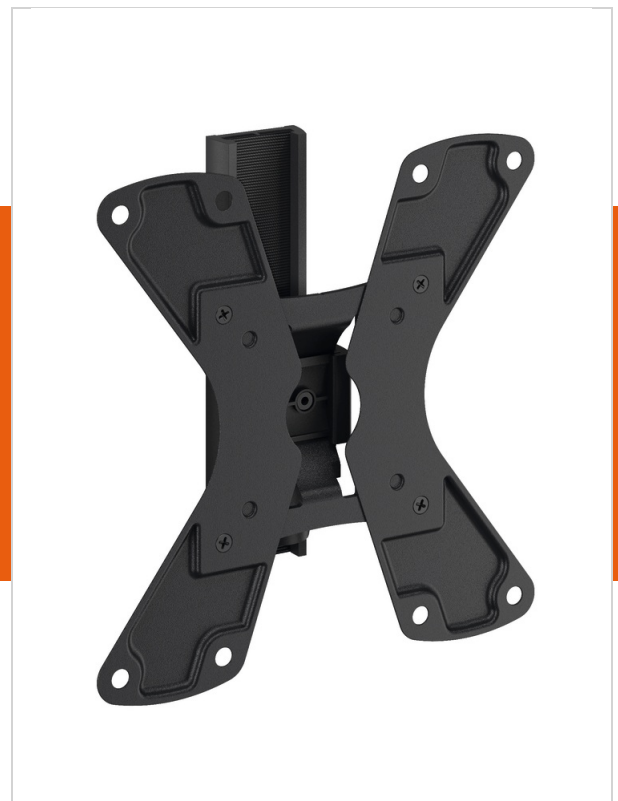

WALL 1120 Full-Motion TV Wall Mount

Article number (SKU) 8351070
 Colour Black

For TVs up to 40 inch (102 cm)

WALL 1120 is a durable TV wall mount, suitable for 19 to 40 inch (48 to 102 cm) TVs weighing up to 15 kg (33 lbs).

Get the perfect viewing angle

Place a small TV in a handy spot on the wall or in a corner of your kitchen, a workspace or a kid's bedroom with the WALL 1120 TV wall mount. Easily swing your TV away from the wall and tilt it up or down for the perfect view.

Want a great angle from any position?

Need a perfect viewing angle, no matter where you are in the room? Take a look at our full-motion TV wall brackets, which turn up to 180°.

WALL 1120 Full-Motion TV Wall Mount

VOGEL'S HOLDING BV 2018 (c) All rights reserved
Subject to printing errors, technical and price
amendments
Date: 30-03-2018

www.vogels.com

Specifications

Product specifications

Product type number	WALL 1120
Article number (SKU)	8351070
Colour	Black
EAN single box	8712285320668
Product size	S
TÜV certified	Yes
Tilt	Tilt -10°/+10°
Turn	Up to 60°
Guarantee	Lifetime
Min. screen size (inch)	19
Max. screen size (inch)	40
Max. weight load (kg)	15
Standard fixed VESA patterns	100 mm x 100 mm 100 mm x 200 mm 200 mm x 100 mm 200 mm x 200 mm
Max. bolt size	M8
Max. height of interface (mm)	195
Max. width of interface (mm)	116