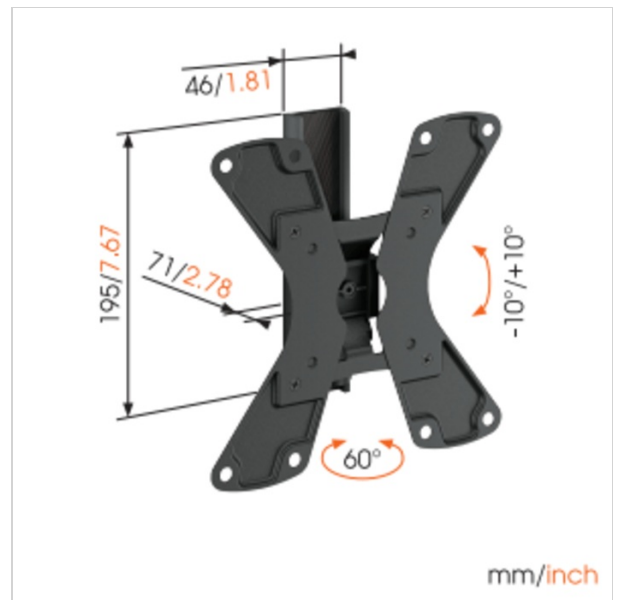

WALL 1120 Full-Motion TV Wall Mount

Article number (SKU) 8351070
 Colour Black

For TVs up to 40 inch (102 cm)

WALL 1120 is a durable TV wall mount, suitable for 19 to 40 inch (48 to 102 cm) TVs weighing up to 15 kg (33 lbs).

Get the perfect viewing angle

Place a small TV in a handy spot on the wall or in a corner of your kitchen, a workspace or a kid's bedroom with the WALL 1120 TV wall mount. Easily swing your TV away from the wall and tilt it up or down for the perfect view.

Want a great angle from any position?

Need a perfect viewing angle, no matter where you are in the room? Take a look at our full-motion TV wall brackets, which turn up to 180°.

WALL 1120 Full-Motion TV Wall Mount

VOGEL'S HOLDING BV 2018 (c) All rights reserved
Subject to printing errors, technical and price
amendments
Date: 30-03-2018

www.vogels.com

Specifications

Product specifications

Product type number	WALL 1120
Article number (SKU)	8351070
Colour	Black
EAN single box	8712285320668
Product size	S
TÜV certified	Yes
Tilt	Tilt -10°/+10°
Turn	Up to 60°
Guarantee	Lifetime
Min. screen size (inch)	19
Max. screen size (inch)	40
Max. weight load (kg)	15
Standard fixed VESA patterns	100 mm x 100 mm 100 mm x 200 mm 200 mm x 100 mm 200 mm x 200 mm
Max. bolt size	M8
Max. height of interface (mm)	195
Max. width of interface (mm)	116