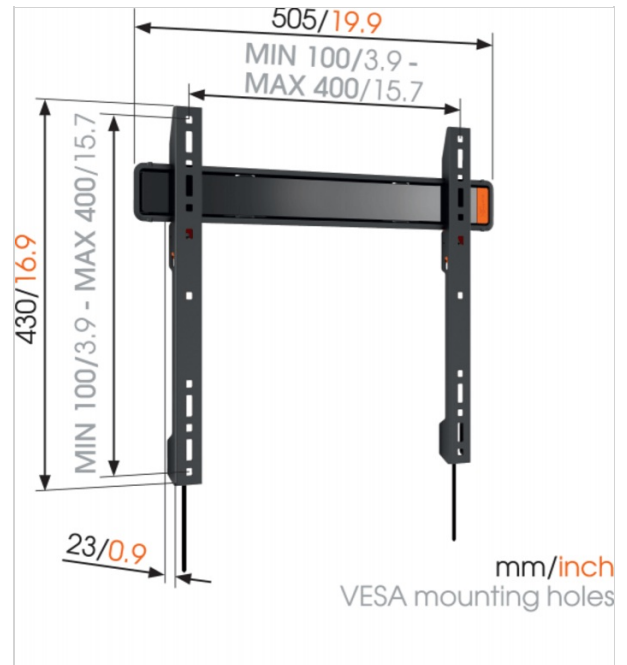

WALL 3205 Fixed TV Wall Mount

Article number (SKU) 8350120
 Colour Black

Key Benefits

- Simply Smart Value: Great comfort for an affordable price; Mount your TV only 2,3 cm from the wall; Install your mount perfectly level: spirit level included!; Lock your TV securely in place; Use the app and mark the first drilling hole easily!

Flat wall mounting for TVs up to 50 kg

The WALL 3205 fixed TV bracket is a very popular wall mount. The WALL 3205 is suitable for mounting virtually any model of TV, from 32" to 55" (81-140 cm), flat and securely against the wall.

Your TV mounts easily and securely on the wall

Are you looking for a sturdy and safe way to mount your TV flat against the wall? The WALL fixed wall bracket is a reliable and simple solution with guaranteed Vogel's quality. With the WALL fixed TV wall bracket, a TV can be mounted flat against the wall. Because there are no moving or protruding parts, the risk of damage is very limited.

Product type number	WALL 3205
Article number (SKU)	8350120
Colour	Black
EAN single box	8712285335365
Product size	M
TÜV certified	Yes
Guarantee	Lifetime
Min. screen size (inch)	32
Max. screen size (inch)	55
Max. weight load (kg)	50
Min. hole pattern	100mm x 100mm
Max. hole pattern	400mm x 400mm
Max. bolt size	M8
Max. height of interface (mm)	430
Max. width of interface (mm)	505