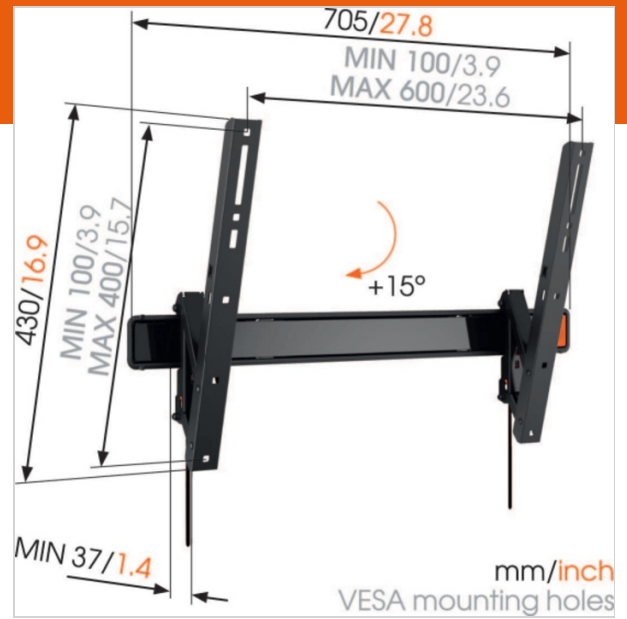

## WALL 3315 Tilting TV Wall Mount

Article number (SKU) 8351130  
 Colour Black

### TV bracket with tilting function for larger TVs

The WALL 3315 tilting TV bracket is suitable for larger TVs with a maximum weight of 40 kg. The WALL 3315 is suitable for securely mounting virtually any model of TV, from 40" to 65" (101-165 cm), on the wall. The maximum tilt angle is 15° forwards.

### Simple to mount in easy steps and always level

The WALL 3315 tilting TV bracket can be installed quickly and easily. You attach the TV bracket strips to your TV and simply click these into place. This ensures a sturdy and locked mount for your TV on the wall plate. With the spirit level included, you can ensure that your TV is always level.

### Product specifications

Product type number	WALL 3315
Article number (SKU)	8351130
Colour	Black
EAN single box	8712285335488
Product size	L
TÜV certified	Yes
Tilt	Tilt up to 15°
Guarantee	Lifetime
Min. screen size (inch)	40
Max. screen size (inch)	65
Max. weight load (kg)	40
Min. hole pattern	100mm x 100mm
Max. hole pattern	600mm x 400mm
Max. bolt size	M8
Max. height of interface (mm)	430
Max. width of interface (mm)	705