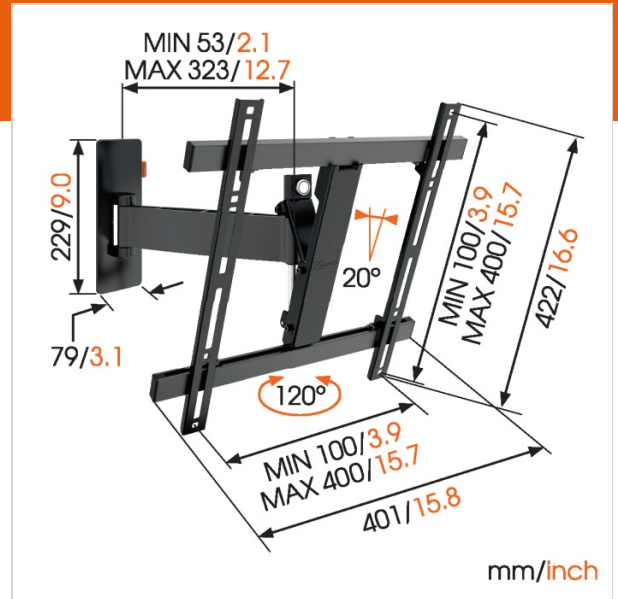

WALL 3225 Full-Motion TV Wall Mount

Article number (SKU) 8352120
 Colour Black

Key Benefits

- Simply Smart Value: Great comfort for an affordable price;Tilt (up to 20°) to avoid reflections;Smoothly turn your TV up to 120°;Guide your cables;Easily level your TV even after installation;Use the app and mark the first drilling hole easily!

TV bracket with turning function for TVs up to 20 kg

The WALL 3225 full motion TV bracket is a very popular wall mount. The WALL 3225 is suitable for securely mounting virtually any model of TV, from 32" to 55" (81-140 cm), on the wall. The maximum turning angle is 120° and the max. tilting angle is 20°.

Your TV moves in all directions

Mount your TV on the wall with a full motion WALL TV bracket for the best view of your TV from anywhere in the room. You simply turn the TV towards you. You never again have to worry about annoying reflections. With the WALL full-motion wall mount, you can turn your TV to any desired position.

Product type number	WALL 3225	Min. distance to the wall (mm)	55
Article number (SKU)	8352120	Max. distance to the wall (mm)	320
Colour	Black		
EAN single box	8712285335402		
Product size	M		
TÜV certified	Yes		
Tilt	Tilt up to 20°		
Turn	Up to 120°		
Guarantee	Lifetime		
Min. screen size (inch)	32		
Max. screen size (inch)	55		
Max. weight load (kg)	20		
Min. hole pattern	100mm x 100mm		
Max. hole pattern	400mm x 400mm		
Max. bolt size	M8		
Max. height of interface (mm)	422		
Max. width of interface (mm)	401		