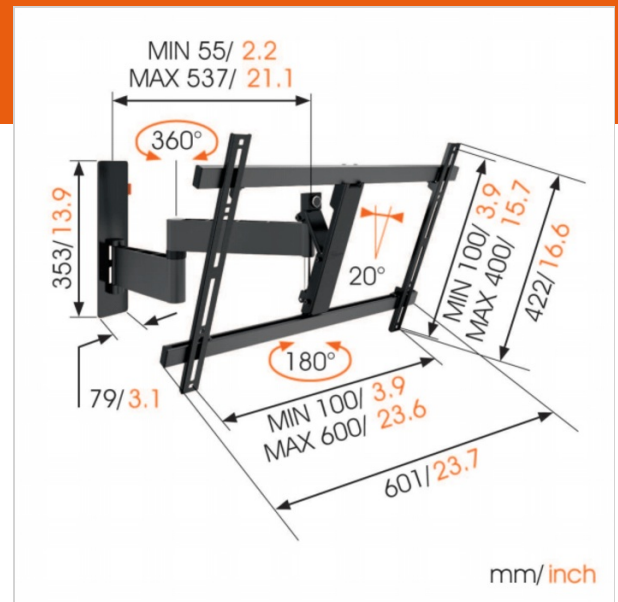

### Key Benefits

- Simply Smart Value: Great comfort for an affordable price;Tilt (up to 20°) to avoid reflections;Smoothly turn your TV up to 180°;Guide your cables;Easily level your TV even after installation;Use the app and mark the first drilling hole easily!

### TV bracket with turning function for TVs up to 30 kg

The WALL 3345 full motion TV wall mount is very popular. The WALL 3345 is suitable for securely mounting virtually any model of TV, from 40" to 65" (101-165 cm), on the wall. The maximum turning angle is 180° and the max. tilting angle is 20°. Also available in white.

### Your TV moves in all directions

Mount your TV on the wall with a full motion WALL TV bracket for the best view of your TV from anywhere in the room. You simply turn the TV towards you. You never again have to worry about annoying reflections. With the WALL full-motion wall mount, you can turn your TV to any desired position.

### Product specifications

Product type number	WALL 3345
Article number (SKU)	8353130
Colour	Black
EAN single box	8712285335525
Product size	L
TÜV certified	Yes
Tilt	Tilt up to 20°
Turn	Up to 180°
Guarantee	Lifetime
Min. screen size (inch)	40
Max. screen size (inch)	65
Max. weight load (kg)	30
Min. hole pattern	100mm x 100mm
Max. hole pattern	600mm x 400mm
Max. bolt size	M8
Max. height of interface (mm)	422
Max. width of interface (mm)	601