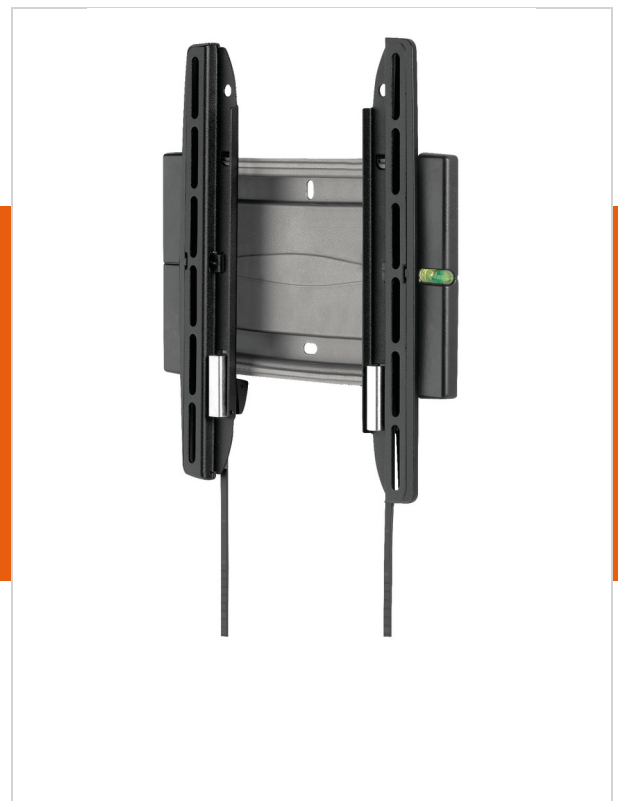

EFW 8105 Fixed TV Wall Mount

Article number (SKU) 8381050
Colour Grey

Key Benefits

- Install your mount perfectly level: spirit level included!; Lock your TV securely in place

The EFW 8105 is suitable for flat TVs from 19 up to 37 inch.

The EFW 8105 is for the true flat lovers. It saves the most space and creates an elegant design element at the same time. This mount leaves just 2 centimetres of space between the TV and the wall, just enough for ventilation and cables. Installing is very easy. There's even a level in the mount to make sure it hangs perfectly straight. The smart AutoLock holds your screen securely in place so you don't have to worry about the safety of your valuable TV.

EFW 8105 Fixed TV Wall Mount

www.vogels.com

VOGEL'S HOLDING BV 2018 (c) All rights reserved
 Subject to printing errors, technical and price
 amendments
 Date: 30-03-2018

Specifications

Product specifications

Product type number	EFW 8105
Article number (SKU)	8381050
Colour	Grey
EAN single box	8712285315404
Product size	S
TÜV certified	Yes
Guarantee	Lifetime
Min. screen size (inch)	19
Max. screen size (inch)	40
Max. weight load (kg)	20
Standard fixed VESA patterns	100 mm x 100 mm 100 mm x 200 mm 200 mm x 100 mm 200 mm x 200 mm
Max. bolt size	M8
Max. height of interface (mm)	221
Max. width of interface (mm)	222