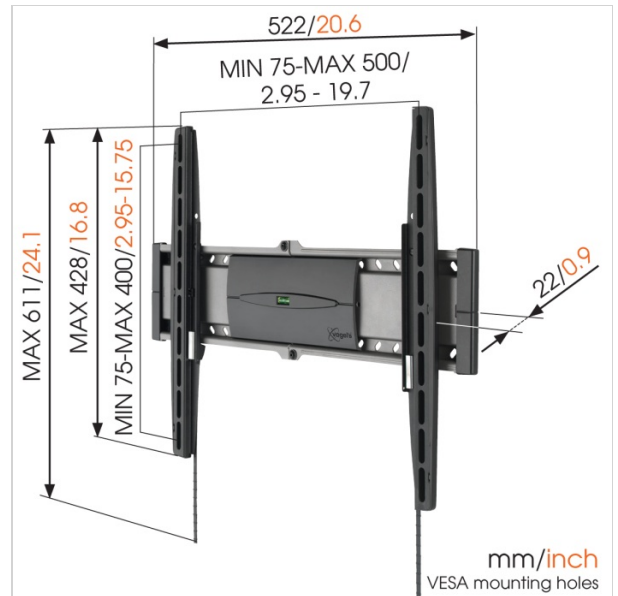

EFW 8206 Fixed TV Wall Mount

Article number (SKU) 8382060
 Colour Grey

Key Benefits

- Install your mount perfectly level: spirit level included!; Lock your TV securely in place

The EFW 8206 is suitable for flat TVs from 32 up to 55 inch.

The EFW 8206 is for the true flat lovers. It saves the most space and creates an elegant design element at the same time. This mount leaves just 2 centimetres of space between the TV and the wall, just enough for ventilation and cables. Installing is very easy. There's even a level in the mount to make sure it hangs perfectly straight. The smart AutoLock holds your screen securely in place so you don't have to worry about the safety of your valuable TV.

Product type number	EFW 8206
Article number (SKU)	8382060
Colour	Grey
EAN single box	8712285329142
Product size	M
TÜV certified	Yes
Guarantee	Lifetime
Min. screen size (inch)	32
Max. screen size (inch)	55
Max. weight load (kg)	30
Min. hole pattern	100mm x 100mm
Max. hole pattern	400mm x 400mm
Max. bolt size	M8
Max. height of interface (mm)	428
Max. width of interface (mm)	522

Features

Functionality Flat

Min. distance to the wall (mm) 22