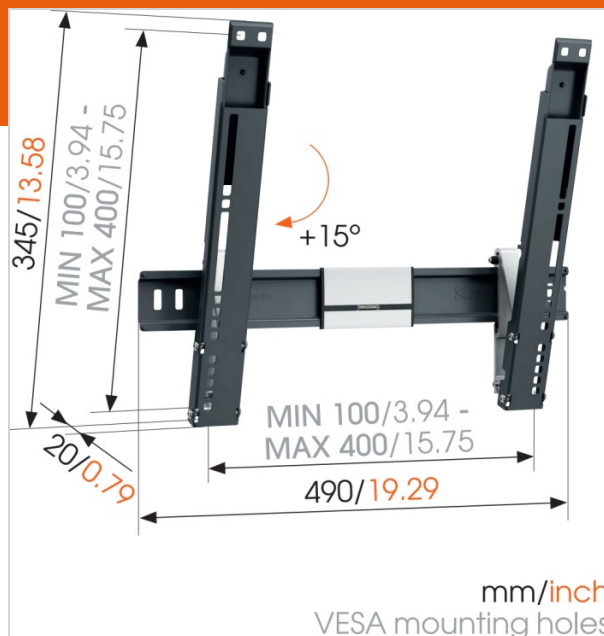

THIN 415 ExtraThin Tilting TV Wall Mount

Article number (SKU) 8394150
 Colour Black

Key Benefits

- Mount your TV as flat against the wall as possible; Tilt (up to 15°) to avoid reflections; Mount your TV only 2 cm from the wall; Install your mount perfectly level: spirit level included!

Thin TV bracket with tilting function

The THIN 415 tilting TV bracket has a maximum weight capacity of 18 kg. The THIN 415 is suitable for virtually any model of TV, from 26" to 55" (66-140 cm). The maximum tilt angle is 15°, the distance from the wall is 20 mm. After installation the wall bracket is barely noticeable.

The ideal mounting solution if you have limited space

By mounting your TV a little higher on the wall and tilting it a few degrees, you maintain an optimal view. With no annoying reflections. A THIN wall bracket is the perfect solution for small rooms and bedrooms. With an extra-thin THIN fixed TV wall bracket you can mount your TV just 20 mm from the wall. Virtually invisible after installation.

Product type number	THIN 415
Article number (SKU)	8394150
Colour	Black
EAN single box	8712285334900
Product size	M
TÜV certified	Yes
Tilt	Tilt up to 15°
Guarantee	Lifetime
Min. screen size (inch)	26
Max. screen size (inch)	55
Max. weight load (kg)	18
Min. hole pattern	100mm x 100mm
Max. hole pattern	400mm x 400mm
Max. screen depth (mm)	0
Max. bolt size	M8
Max. height of interface (mm)	345
Max. width of interface (mm)	490