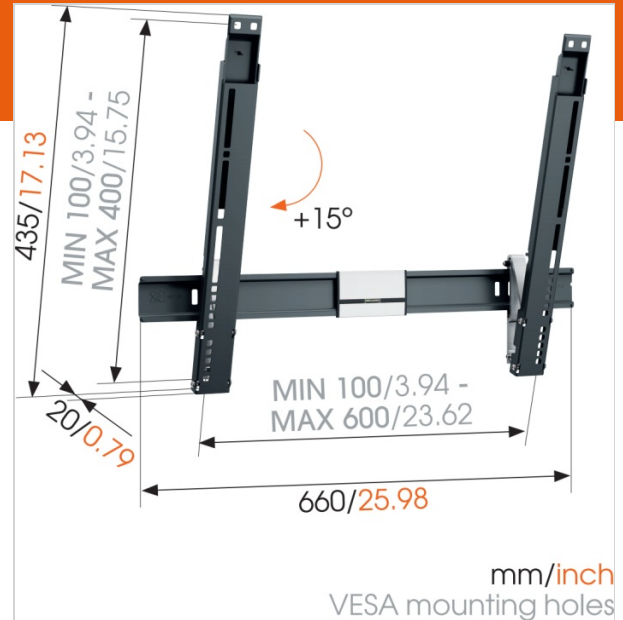

THIN 515 ExtraThin Tilting TV Wall Mount

Article number (SKU) 8395150
Colour Black

Key Benefits

- Mount your TV as flat against the wall as possible; Tilt (up to 15°) to avoid reflections; Mount your TV only 2 cm from the wall; Install your mount perfectly level: spirit level included!

Thin TV bracket with tilting function

The THIN 515 tilting TV bracket has a maximum weight capacity of 25 kg. The THIN 515 is suitable for virtually any model of TV, from 40" to 65" (102-165 cm). The maximum tilt angle is 15°, the distance from the wall is 20 mm. After installation the wall bracket is barely noticeable.

The ideal mounting solution if you have limited space

By mounting your TV a little higher on the wall and tilting it a few degrees, you maintain an optimal view. With no annoying reflections. A THIN wall bracket is the perfect solution for small rooms and bedrooms. With an extra-thin THIN fixed TV wall bracket you can mount your TV just 20 mm from the wall. Virtually invisible after installation.

Product type number	THIN 515
Article number (SKU)	8395150
Colour	Black
EAN single box	8712285335006
Product size	L
TÜV certified	Yes
Tilt	Tilt up to 15°
Guarantee	Lifetime
Min. screen size (inch)	40
Max. screen size (inch)	65
Max. weight load (kg)	25
Min. hole pattern	100mm x 100mm
Max. hole pattern	600mm x 400mm
Max. screen depth (mm)	0
Max. bolt size	M8
Max. height of interface (mm)	435
Max. width of interface (mm)	660