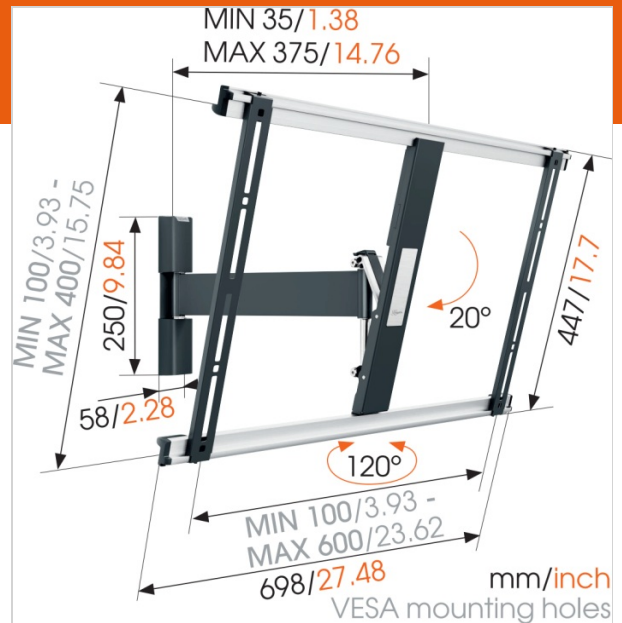

THIN 525 ExtraThin Full-Motion TV Wall Mount

Article number (SKU) 8395250
Colour Black

Key Benefits

- Mount your TV as flat against the wall as possible; Mount your TV only 3,5 cm from the wall; Smoothly turn your TV up to 120°; Install your mount perfectly level: spirit level included!

Extra-thin full motion TV bracket for large TVs

The THIN 525 full motion TV bracket has a maximum weight capacity of 25 kg. Almost any TV, from 40" to 65" (102-165 cm), can be mounted flat against the wall with the THIN 525. The maximum turning angle is 120° and the max. tilting angle is 20°. The distance from the wall is 35 mm.

Your TV moves in all directions

Mount your TV on the wall with an extra-thin THIN full-motion TV bracket for the best view of your TV from anywhere in the room. You simply turn the TV towards you and you'll never again have to worry about annoying reflections. With the THIN full-motion wall mount, you can turn and tilt your TV to any desired position.

Product type number	THIN 525
Article number (SKU)	8395250
Colour	Black
EAN single box	8712285335020
Product size	L
TÜV certified	Yes
Tilt	Tilt up to 20°
Turn	Up to 120°
Guarantee	Lifetime
Min. screen size (inch)	40
Max. screen size (inch)	65
Max. weight load (kg)	25
Min. hole pattern	100mm x 100mm
Max. hole pattern	600mm x 400mm
Max. screen depth (mm)	0
Max. bolt size	M8
Max. height of interface (mm)	449
Max. width of interface (mm)	711