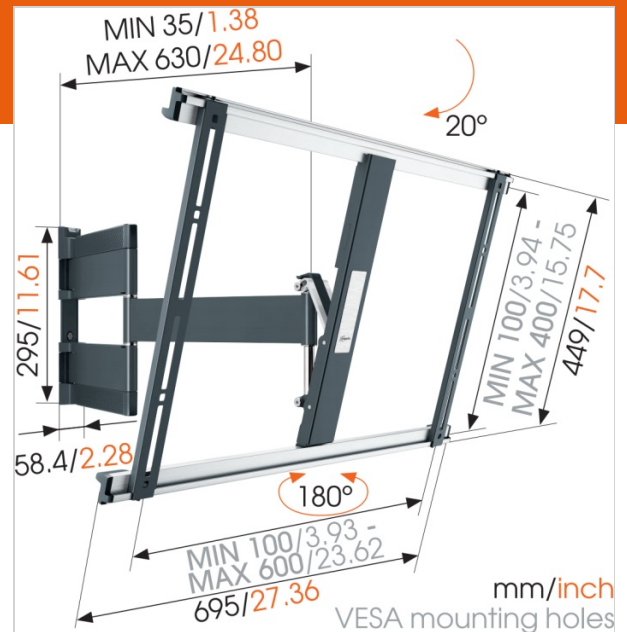

### Key Benefits

- Mount your TV as flat against the wall as possible; Mount your TV only 3,5 cm from the wall; Smoothly turn your TV up to 180°; Guide your cables; Install your mount perfectly level: spirit level included!

### Extra-thin full motion TV bracket for large TVs

The THIN 545 full motion TV bracket has a maximum weight capacity of 25 kg. Almost any TV, from 40" to 65" (102-165 cm), can be mounted flat against the wall with the THIN 545. The maximum turning angle is 180° and the max. tilting angle is 20°. The distance from the wall is 35 mm.

### Your TV moves in all directions

Mount your TV on the wall with an extra-thin THIN full-motion TV bracket for the best view of your TV from anywhere in the room. You simply turn the TV towards you and you'll never again have to worry about annoying reflections. With the THIN full-motion wall mount, you can turn and tilt your TV to any desired position.

### Product specifications

Product type number	THIN 545	Min. distance to the wall (mm)	35
Article number (SKU)	8395450	Max. distance to the wall (mm)	630
Colour	Black		
EAN single box	8712285335044		
Product size	L		
TÜV certified	Yes		
Tilt	Tilt up to 20°		
Turn	Up to 180°		
Guarantee	Lifetime		
Min. screen size (inch)	40		
Max. screen size (inch)	65		
Max. weight load (kg)	25		
Min. hole pattern	100mm x 100mm		
Max. hole pattern	600mm x 400mm		
Max. screen depth (mm)	0		
Max. bolt size	M8		
Max. height of interface (mm)	449		
Max. width of interface (mm)	695		