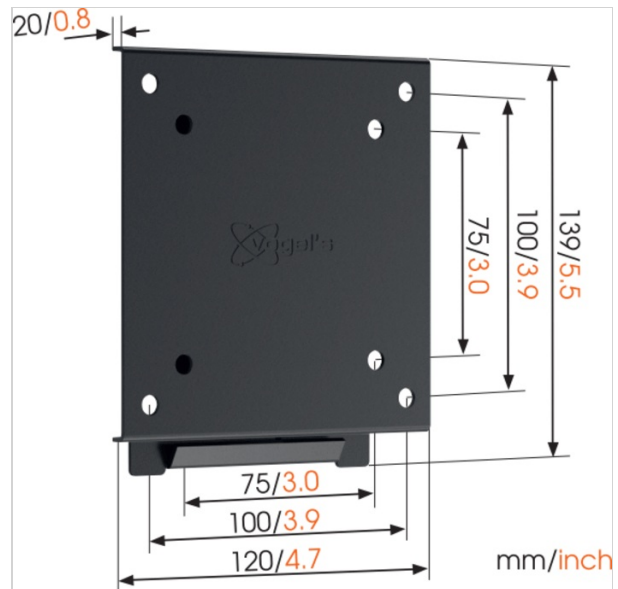

MA 1000 Fixed TV Wall Mount

Article number (SKU) 8561000
Colour Black

Key Benefits

- Reliable quality for an affordable price; Mount your TV only 2 cm from the wall

For TVs up to 26 inch (66 cm)

The MA1000 wall brackets are suitable for TVs from 17 to 26 inch (43 to 66 cm). These space-saving mounts support TVs up to 30 kg.

Flat wall brackets for when space is at a premium

A flat M-series wall mount is a great solution if you want to save the maximum amount of space. Enjoy your TV when you're watching it, and enjoy the extra space in your room when you're not.

The M-series: solid and straightforward wall mounting solutions

Protect your TV by mounting it securely to the wall with a Vogel's M-series TV bracket. This full range of wall brackets features solid, reliable build quality and is protecting your TV from accidental damage. The Vogel's M-series: safety first at an affordable price.