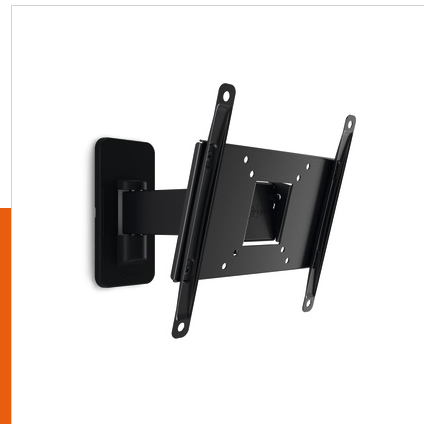

MA 2030 Full-Motion TV Wall Mount

VOGEL'S HOLDING BV 2018 (c) All rights reserved
Subject to printing errors, technical and price
amendments
Date: 30-03-2018

www.vogels.com

Specifications

Product specifications

Product type number	MA2030-B1
Article number (SKU)	8562030
Colour	Black
EAN single box	8712285331527
Product size	S
TÜV certified	Yes
Tilt	
Turn	Up to 120°
Guarantee	2 years
Min. screen size (inch)	19
Max. screen size (inch)	40
Max. weight load (kg)	15
Standard fixed VESA patterns	75 mm x 75 mm 100 mm x 100 mm 100 mm x 200 mm 200 mm x 100 mm 200 mm x 200 mm
Max. bolt size	M8
Max. height of interface (mm)	0
Max. width of interface (mm)	0

Features

Functionality	Turn
Number of arms	1
Number of pivot points	2
Min. distance to the wall (mm)	0
Max. distance to the wall (mm)	0