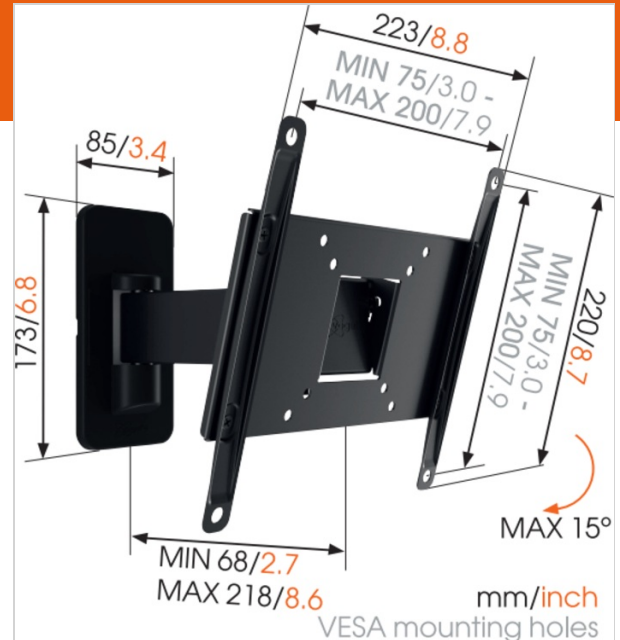

MA 2030 Full-Motion TV Wall Mount

Article number (SKU) 8562030
Colour Black

Key Benefits

- Reliable quality for an affordable price; Smoothly turn your TV up to 120°

For TVs up to 40 inch (102 cm)

The MA2030 is a solid wall bracket that fits TVs from 19 to 40 inch (48 to 102 cm). It provides secure support for TVs up to 15 kg.

Turning wall brackets for a great viewing angle

With an M-series wall mount that turns up to 120°, you have the flexibility to create the best viewing angle. These single-armed mounts are sturdy and easy to use, and turn up to 60° to either side.

The M-series: safety first at an affordable price

If you're looking for a sturdy, reliable and affordable solution to mount your TV safely on your wall, look no further than the Vogel's M-series. Solid materials and a simple, straightforward design that does exactly what it needs to do. The Vogel's M-series: safety first at an affordable price.